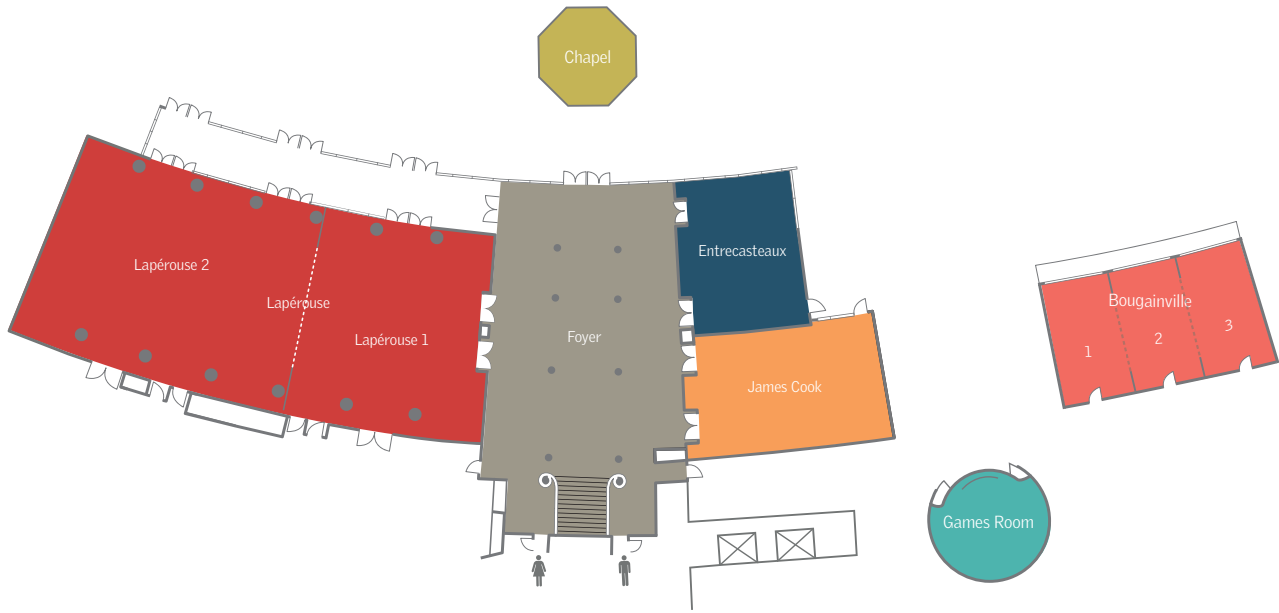

FLEXIBLE MEETING SPACE,
INSPIRING CUISINE AND MODERN
DESIGN ELEMENTS STIMULATE
NEW IDEAS CREATING LIMITLESS
OPPORTUNITIES FOR ENGAGEMENT
AND DISCOVERY.

S 22° 18' E 166° 26'
DESTINATION UNLOCKED

Le MERIDIEN

CONFERENCE AND EVENT SPACE AND CAPACITY

Key	Lapérouse Ballroom	Lapérouse 1	Lapérouse 2	James Cook	Entrecasteaux	Chapel	Games Room	Bougainville	Bougainville 1, 2 or 3	Bougainville 1+2 or 2+3	Foyer	Le Faré Restaurant
Ft²	4,630	1,582	3,057	1,291	829		904	1,033	355	678	3,261	3,230
M²	430	147	284	120	77		84	96	33	63	303	300
Ft	290x172	97x172	193x172	150x86	75x107	-	-	6x64	75x43	97x75	193x97	
M	27x16	9x16	18x16	14x8	7x10	-	-	14x6	7x4	9x7	18x9	
Theatre	380	130	250	80	60	35	-	40	20	20	-	-
Classroom	190	78	108	60	48	18	-	15	9	12	-	-
U-Shape	-	45	57	36	25	15	-	-	-	-	-	-
Cabaret	182	56	112	35	21	21	-	18	6	12	-	-
Boardroom	-	30	48	30	25	20	20	30	15	17	-	-
Cocktail	400	150	200	65	50	40	-	50	10	25	200	180
Banquet plated	300	100	180	60	40	30	20	50	20	40	-	170
Banquet w/ buffet	250	60	130	30	30	-	-	30	10	20	-	150